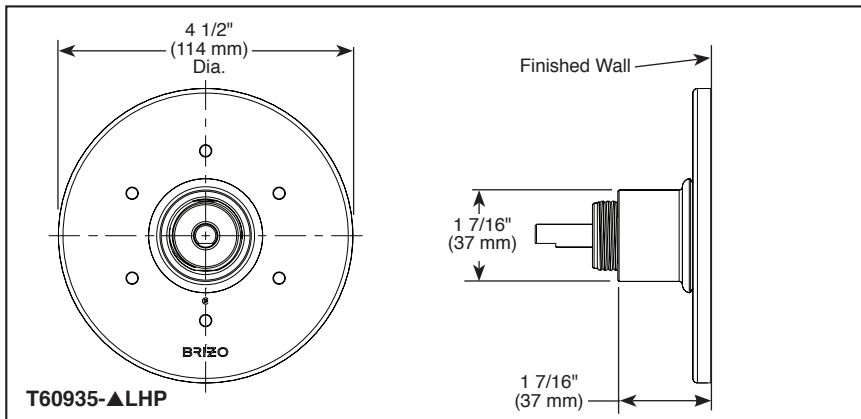

## 3 & 6-FUNCTION SHOWER DIVERTER

- Litze™ Collection
- Three Function Diverter Trim (T60835-LHP)
- Six Function Diverter Trim (T60935-LHP)

Submitted Model No.: \_\_\_\_\_

Specific Features: \_\_\_\_\_

### STANDARD SPECIFICATIONS

- Three function diverter. 2 individual positions, 1 shared position
- Six function diverter. 3 individual positions, 3 shared positions
- Must also order R60700 rough-in
- Non shared 3 function cartridge RP72123 and 6 function cartridge RP72124 are available
- Rough extension kit (RP75012) available