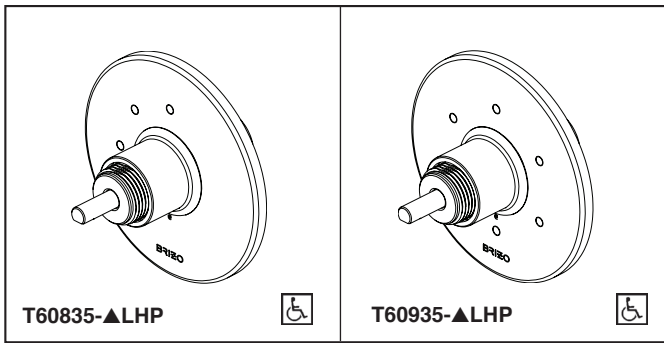

## 3 & 6-FUNCTION SHOWER DIVERTER

- Litze™ Collection
- Three Function Diverter Trim (T60835-LHP)
- Six Function Diverter Trim (T60935-LHP)

Submitted Model No.: \_\_\_\_\_

Specific Features: \_\_\_\_\_

### STANDARD SPECIFICATIONS

- Three function diverter. 2 individual positions, 1 shared position
- Six function diverter. 3 individual positions, 3 shared positions
- Must also order R60700 rough-in
- Non shared 3 function cartridge RP72123 and 6 function cartridge RP72124 are available
- Rough extension kit (RP75012) available