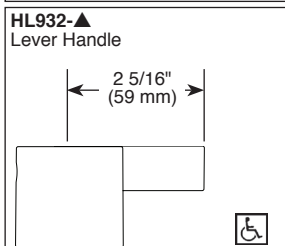

▲ Designate finish suffix

Brizo Kitchen & Bath reserves the right (1) to make changes in specifications and materials, and (2) to change or discontinue models, both without notice or obligation. Dimensions are for reference only. See current full-line price book or www.brizo.com for finish options and product availability.

BSP-B-T60835-LHP Rev. B

Brizo Kitchen & Bath Company

55 E. 111th Street, Indianapolis, Indiana 46280
350 South Edgeview Road, St. Thomas, ON N5P 4L1
© 2018 Brizo Kitchen & Bath Company