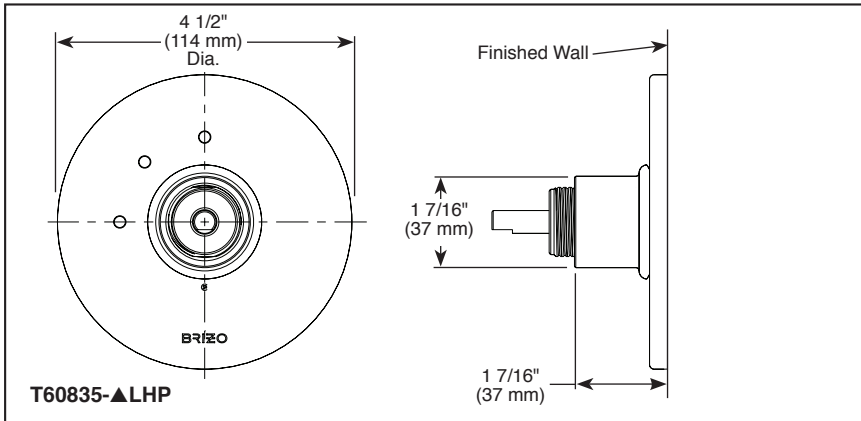

## 3 & 6-FUNCTION SHOWER DIVERTER

- Litze™ Collection
- Three Function Diverter Trim (T60835-LHP)
- Six Function Diverter Trim (T60935-LHP)

Submitted Model No.: \_\_\_\_\_

Specific Features: \_\_\_\_\_