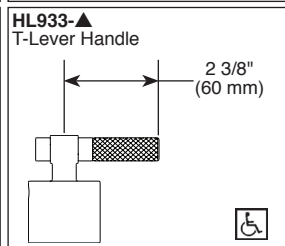

▲ Designate finish suffix

Brizo Kitchen & Bath reserves the right (1) to make changes in specifications and materials, and (2) to change or discontinue models, both without notice or obligation. Dimensions are for reference only. See current full-line price book or www.brizo.com for finish options and product availability.

BSP-B-T60835-LHP Rev. B

Brizo Kitchen & Bath Company

55 E. 111th Street, Indianapolis, Indiana 46280
350 South Edgeview Road, St. Thomas, ON N5P 4L1
© 2018 Brizo Kitchen & Bath Company