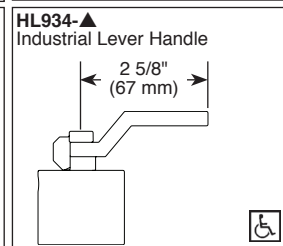

▲ Designate finish suffix

Brizo Kitchen & Bath reserves the right (1) to make changes in specifications and materials, and (2) to change or discontinue models, both without notice or obligation. Dimensions are for reference only. See current full-line price book or www.brizo.com for finish options and product availability.

BSP-B-T60835-LHP Rev. B

Brizo Kitchen & Bath Company

55 E. 111th Street, Indianapolis, Indiana 46280
350 South Edgeview Road, St. Thomas, ON N5P 4L1
© 2018 Brizo Kitchen & Bath Company